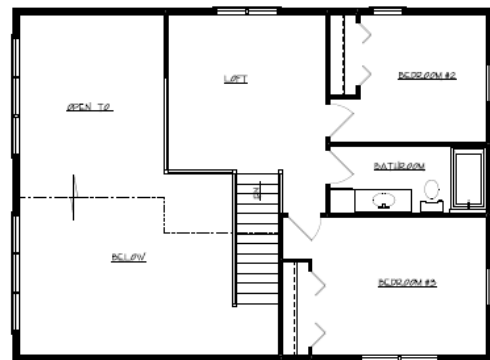

“FOREST MODEL”

26' x 30' Cabin with Loft
1 Bedroom, 1 Full Bathroom
990 Sq. Ft.

Shell Price \$49,900
(Includes Full Basement)

Turn-Key Cabin \$117,400
(Includes well, septic & many other features.)

www.NorthernBuildersAndHomes.com

“HILLCREST MODEL”

24' x 36' Cabin with Loft
2 Bedrooms, 1 Full Bathroom
1,146 Sq. Ft.

Shell Price \$52,900
(Includes Full Basement)

Turn-Key Cabin \$121,000
(Includes well, septic & many other features.)

www.NorthernBuildersAndHomes.com

“CRIVITZ MODEL”

28' x 34' Cabin with Loft
2 Bedrooms, 1 Full Bathroom
1,300 Sq. Ft.

Shell Price \$59,000
(Includes Full Basement)

Turn-Key Cabin \$137,000
(Includes well, septic & many other features.)

www.NorthernBuildersAndHomes.com

“LAKEVIEW MODEL”

28' x 38' Cabin with Loft
3 Bedrooms, 2 Full Bathrooms
1,657 Sq. Ft.

Shell Price \$69,500
(Includes Full Basement)

Turn-Key Cabin \$169,900
(Includes well, septic & many other features.)