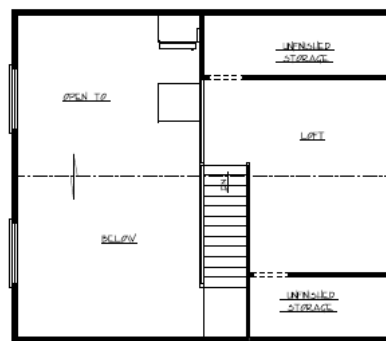

“SUNRISE MODEL”

24' x 34' Ranch Style Cabin
2 Bedrooms, 1 Full Bathroom
816 Sq. Ft.

Shell Price \$39,900
(Includes Full Basement)

Turn-Key Cabin \$98,000
(Includes well, septic & many other features.)

www.NorthernBuildersAndHomes.com

“FOREST MODEL”

26' x 30' Cabin with Loft
1 Bedroom, 1 Full Bathroom
990 Sq. Ft.

Shell Price \$49,900
(Includes Full Basement)

Turn-Key Cabin \$117,400
(Includes well, septic & many other features.)

www.NorthernBuildersAndHomes.com

“HILLCREST MODEL”

24' x 36' Cabin with Loft
2 Bedrooms, 1 Full Bathroom
1,146 Sq. Ft.

Shell Price \$52,900
(Includes Full Basement)

Turn-Key Cabin \$121,000
(Includes well, septic & many other features.)

www.NorthernBuildersAndHomes.com

“LAKEVIEW MODEL”

28' x 38' Cabin with Loft
3 Bedrooms, 2 Full Bathrooms
1,657 Sq. Ft.

Shell Price \$69,500
(Includes Full Basement)

Turn-Key Cabin \$169,900
(Includes well, septic & many other features.)