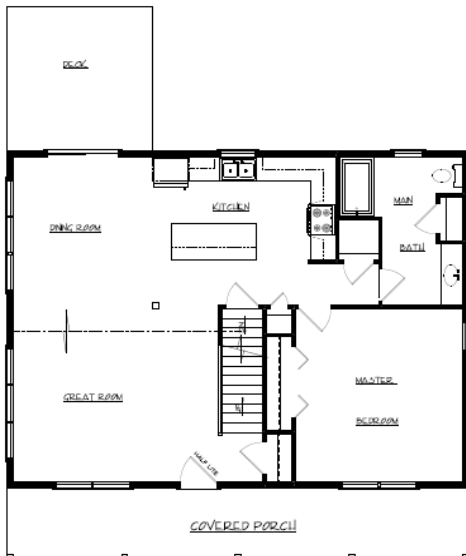

“FOREST MODEL”

26' x 30' Cabin with Loft
1 Bedroom, 1 Full Bathroom
990 Sq. Ft.

Shell Price \$49,900
(Includes Full Basement)

Turn-Key Cabin \$117,400
(Includes well, septic & many other features.)

www.NorthernBuildersAndHomes.com

“HILLCREST MODEL”

24' x 36' Cabin with Loft
2 Bedrooms, 1 Full Bathroom
1,146 Sq. Ft.

Shell Price \$52,900
(Includes Full Basement)

Turn-Key Cabin \$121,000
(Includes well, septic & many other features.)

www.NorthernBuildersAndHomes.com

“CRIVITZ MODEL”

28' x 34' Cabin with Loft
2 Bedrooms, 1 Full Bathroom
1,300 Sq. Ft.

Shell Price \$59,000
(Includes Full Basement)

Turn-Key Cabin \$137,000
(Includes well, septic & many other features.)

www.NorthernBuildersAndHomes.com

“LAKEVIEW MODEL”

28' x 38' Cabin with Loft
3 Bedrooms, 2 Full Bathrooms
1,657 Sq. Ft.

Shell Price \$69,500
(Includes Full Basement)

Turn-Key Cabin \$169,900
(Includes well, septic & many other features.)