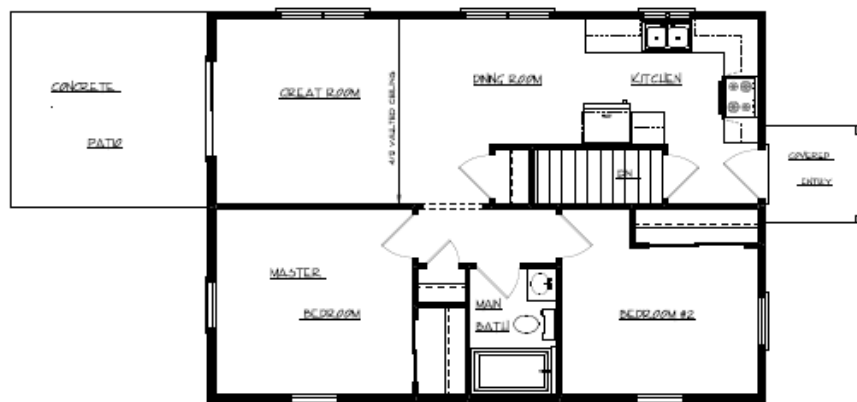

“SUNRISE MODEL”

24' x 34' Ranch Style Cabin
2 Bedrooms, 1 Full Bathroom
816 Sq. Ft.

Shell Price \$39,900
(Includes Full Basement)

Turn-Key Cabin \$98,000
(Includes well, septic & many other features.)

www.NorthernBuildersAndHomes.com

“FOREST MODEL”

26' x 30' Cabin with Loft
1 Bedroom, 1 Full Bathroom
990 Sq. Ft.

Shell Price \$49,900
(Includes Full Basement)

Turn-Key Cabin \$117,400
(Includes well, septic & many other features.)

www.NorthernBuildersAndHomes.com

“HILLCREST MODEL”

24' x 36' Cabin with Loft
2 Bedrooms, 1 Full Bathroom
1,146 Sq. Ft.

Shell Price \$52,900
(Includes Full Basement)

Turn-Key Cabin \$121,000
(Includes well, septic & many other features.)

www.NorthernBuildersAndHomes.com

“LAKEVIEW MODEL”

28' x 38' Cabin with Loft
3 Bedrooms, 2 Full Bathrooms
1,657 Sq. Ft.

Shell Price \$69,500
(Includes Full Basement)

Turn-Key Cabin \$169,900
(Includes well, septic & many other features.)