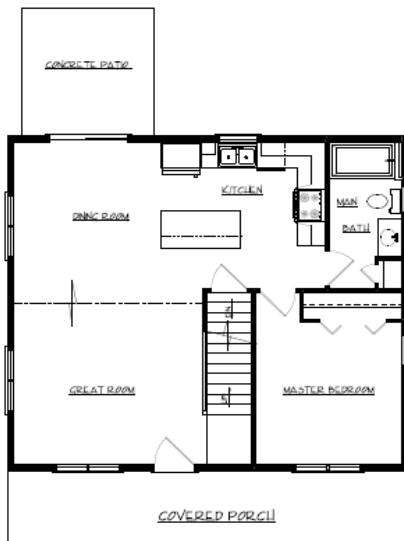

“SUNRISE MODEL”

24' x 34' Ranch Style Cabin
2 Bedrooms, 1 Full Bathroom
816 Sq. Ft.

Shell Price \$39,900
(Includes Full Basement)

Turn-Key Cabin \$98,000
(Includes well, septic & many other features.)

www.NorthernBuildersAndHomes.com

“FOREST MODEL”

26' x 30' Cabin with Loft
1 Bedroom, 1 Full Bathroom
990 Sq. Ft.

Shell Price \$49,900
(Includes Full Basement)

Turn-Key Cabin \$117,400
(Includes well, septic & many other features.)

www.NorthernBuildersAndHomes.com

“HILLCREST MODEL”

24' x 36' Cabin with Loft
2 Bedrooms, 1 Full Bathroom
1,146 Sq. Ft.

Shell Price \$52,900
(Includes Full Basement)

Turn-Key Cabin \$121,000
(Includes well, septic & many other features.)

www.NorthernBuildersAndHomes.com

“CRIVITZ MODEL”

28' x 34' Cabin with Loft
2 Bedrooms, 1 Full Bathroom
1,300 Sq. Ft.

Shell Price \$59,000
(Includes Full Basement)

Turn-Key Cabin \$137,000
(Includes well, septic & many other features.)