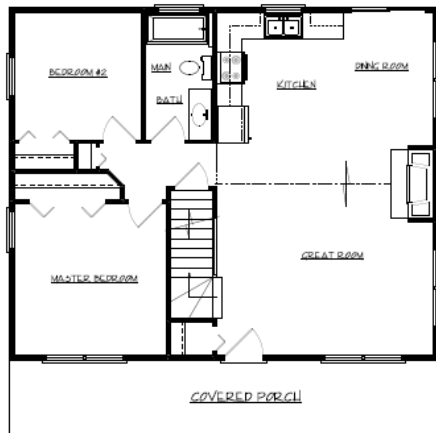

“FOREST MODEL”

26' x 30' Cabin with Loft
1 Bedroom, 1 Full Bathroom
990 Sq. Ft.

Shell Price \$49,900
(Includes Full Basement)

Turn-Key Cabin \$117,400
(Includes well, septic & many other features.)

www.NorthernBuildersAndHomes.com

“HILLCREST MODEL”

24' x 36' Cabin with Loft
2 Bedrooms, 1 Full Bathroom
1,146 Sq. Ft.

Shell Price \$52,900
(Includes Full Basement)

Turn-Key Cabin \$121,000
(Includes well, septic & many other features.)

www.NorthernBuildersAndHomes.com

“CRIVITZ MODEL”

28' x 34' Cabin with Loft
2 Bedrooms, 1 Full Bathroom
1,300 Sq. Ft.

Shell Price \$59,000
(Includes Full Basement)

Turn-Key Cabin \$137,000
(Includes well, septic & many other features.)

www.NorthernBuildersAndHomes.com

“LAKEVIEW MODEL”

28' x 38' Cabin with Loft
3 Bedrooms, 2 Full Bathrooms
1,657 Sq. Ft.

Shell Price \$69,500
(Includes Full Basement)

Turn-Key Cabin \$169,900
(Includes well, septic & many other features.)