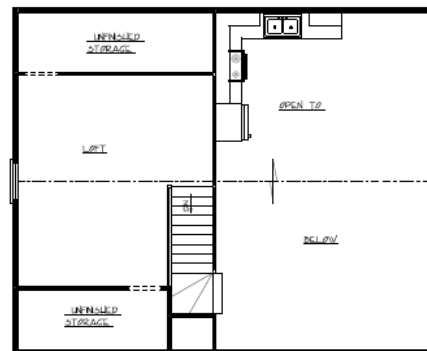

“FOREST MODEL”

26' x 30' Cabin with Loft
1 Bedroom, 1 Full Bathroom
990 Sq. Ft.

Shell Price \$49,900
(Includes Full Basement)

Turn-Key Cabin \$117,400
(Includes well, septic & many other features.)

www.NorthernBuildersAndHomes.com

“HILLCREST MODEL”

24' x 36' Cabin with Loft
2 Bedrooms, 1 Full Bathroom
1,146 Sq. Ft.

Shell Price \$52,900
(Includes Full Basement)

Turn-Key Cabin \$121,000
(Includes well, septic & many other features.)

www.NorthernBuildersAndHomes.com

“CRIVITZ MODEL”

28' x 34' Cabin with Loft
2 Bedrooms, 1 Full Bathroom
1,300 Sq. Ft.

Shell Price \$59,000
(Includes Full Basement)

Turn-Key Cabin \$137,000
(Includes well, septic & many other features.)

www.NorthernBuildersAndHomes.com

“LAKEVIEW MODEL”

28' x 38' Cabin with Loft
3 Bedrooms, 2 Full Bathrooms
1,657 Sq. Ft.

Shell Price \$69,500
(Includes Full Basement)

Turn-Key Cabin \$169,900
(Includes well, septic & many other features.)